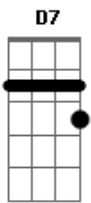

© ukulele-chords.com