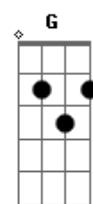

© ukulele-chords.com