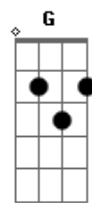

© ukulele-chords.com