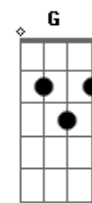

© ukulele-chords.com