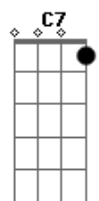

© ukulele-chords.com