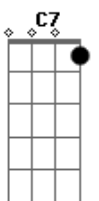

ukulele-chords.com