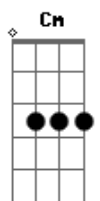

ukulele-chords.com