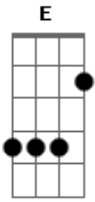

Three Days Grace - Tell Me Why

Tom: **E**

Tuning: Drop **D**
Intro: /Verse

Pre-Chorus: (0:31)

Tell me...

Chorus: (0:43)

Why!.. Taken away..

Edge..

Why..! Taken away from me!

Post-Chorus/Verse: (1:07)

Pre-Chorus: (1:37)

Tell me...

Chorus: (1:49)

Why!.. Taken away..

Edge..

Why..! Taken away from me!

Break: (2:13)

Post-break: (2:31)

Chorus: (2:43)

Why!.. Taken away..

Edge..

Why..! Taken away from me!

Why..! Taken away from me!

Outro: (3:14)

Acordes

© ukulele-chords.com