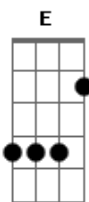

Three Days Grace - Tell Me Why

tom:
E
Tuning: Drop D

Pre-Chorus: (0:31)

Tell me...

Why!..

Taken away..

Edge..

Why..!

Why!..

Taken away..

Edge..

Why..!

Taken away from me!

Why..!

Taken away from me!

Acordes