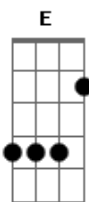

Three Days Grace - Tell Me Why

tom:
E
 Tuning: Drop **D**

Pre-Chorus: (0:31)

Tell me...

Why!..

Taken away..

Edge..

Why..!

Why!..

Taken away..

Edge..

Why..!

Taken away from me!

Why..!

Taken away from me!

Acordes