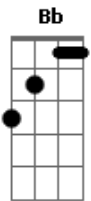

© ukulele-chords.com