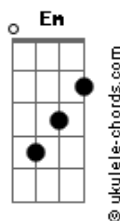

Three Days Grace - Never Too Late

Tom: G
Intro:

(C Em C Em C Em Bm D)

Verso:

C Em C Em
This world will never be what I expected
C Em Bm D
And if I don't belong who would have guessed it
C Em C Em C
I will not leave alone everything that I own
Em Bm D
To make you feel like it's not too late, it's never too late

Refrão:

Em C Bm D
Even if I say... It'll be alright
Em C Bm D
Still I hear you say... You want to end your life
Em C Bm D
Now and again we try... To just stay alive
C Em Bm D
Maybe we'll turn it all around 'cause it's not too late,
it's never too late

Verso:

C Em C Em
No one will ever see this side reflected
C Em Bm D
And if there's something wrong who would have guessed it
C Em C Em C
And I have left alone everything that I own
Em Bm D
To make you feel like it's not too late, it's never too
late

Refrão:

Em C Bm D

Acordes

Even if I say... It'll be alright
Em C Bm D
Still I hear you say... You want to end your life
Em C Bm D
Now and again we try... To just stay alive
C Em Bm D
Maybe we'll turn it all around 'cause it's not too late,
it's never too late

Ponte:

C G D
The world we knew won't come back
C G D
The time we've lost can't get back
C G D C Bm D
The life we had won't be ours again...

C Em C Em
This world will never be What I expected
C Em D
And if I don't belong ...

Refrão:

Em C Bm D
Even if I say... It'll be alright
Em C Bm D
Still I hear you say... You want to end your life
Em C Bm D
Now and again we try... To just stay alive
C Em Bm D
Maybe we'll turn it all around 'cause it's not too late,
it's never too late
C Em Bm D
Maybe we'll turn it all around 'cause it's not too late,
it's never too late

(it's never too late)... it's not too late, it's never too
late

Encerra com dedilhado: