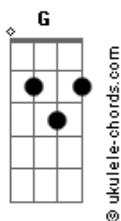

Three Days Grace - Never Too Late

Tom: G
Intro:

(C Em C Em C Em Bm D)

Verso:

C Em C Em
This world will never be what I expected
C Em Bm D
And if I don't belong who would have guessed it
C Em C Em C
I will not leave alone everything that I own
Em Bm D
To make you feel like it's not too late, it's never too late

Refrão:

Em C Bm D
Even if I say... It'll be alright
Em C Bm D
Still I hear you say... You want to end your life
Em C Bm D
Now and again we try... To just stay alive
C Em Bm D
Maybe we'll turn it all around 'cause it's not too late,
it's never too late

Verso:

C Em C Em
No one will ever see this side reflected
C Em Bm D
And if there's something wrong who would have guessed it
C Em C Em C
And I have left alone everything that I own
Em Bm D
To make you feel like it's not too late, it's never too
late

Refrão:

Em C Bm D

Acordes

Even if I say... It'll be alright
Em C Bm D
Still I hear you say... You want to end your life
Em C Bm D
Now and again we try... To just stay alive
C Em Bm D
Maybe we'll turn it all around 'cause it's not too late,
it's never too late

Ponte:

C G D
The world we knew won't come back
C G D
The time we've lost can't get back
C G D C Bm D
The life we had won't be ours again...

C Em C Em
This world will never be What I expected
C Em D
And if I don't belong ...

Refrão:

Em C Bm D
Even if I say... It'll be alright
Em C Bm D
Still I hear you say... You want to end your life
Em C Bm D
Now and again we try... To just stay alive
C Em Bm D
Maybe we'll turn it all around 'cause it's not too late,
it's never too late
C Em Bm D
Maybe we'll turn it all around 'cause it's not too late,
it's never too late

(it's never too late)... it's not too late, it's never too
late

Encerra com dedilhado: