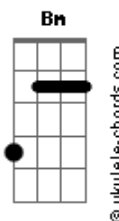

Three Days Grace - Never Too Late

Tom: G
Intro:

(C Em C Em C Em Bm D)

Verso:

C Em C Em
This world will never be what I expected
C Em Bm D
And if I don't belong who would have guessed it
C Em C Em C
I will not leave alone everything that I own
Em Bm D
To make you feel like it's not too late, it's never too late

Refrão:

Em C Bm D
Even if I say... It'll be alright
Em C Bm D
Still I hear you say... You want to end your life
Em C Bm D
Now and again we try... To just stay alive
C Em Bm D
Maybe we'll turn it all around 'cause it's not too late,
it's never too late

Verso:

C Em C Em
No one will ever see this side reflected
C Em Bm D
And if there's something wrong who would have guessed it
C Em C Em C
And I have left alone everything that I own
Em Bm D
To make you feel like it's not too late, it's never too
late

Refrão:

Em C Bm D

Acordes

Even if I say... It'll be alright
Em C Bm D
Still I hear you say... You want to end your life
Em C Bm D
Now and again we try... To just stay alive
C Em Bm D
Maybe we'll turn it all around 'cause it's not too late,
it's never too late

Ponte:

C G D
The world we knew won't come back
C G D
The time we've lost can't get back
C G D C Bm D
The life we had won't be ours again...

C Em C Em
This world will never be What I expected
C Em D
And if I don't belong ...

Refrão:

Em C Bm D
Even if I say... It'll be alright
Em C Bm D
Still I hear you say... You want to end your life
Em C Bm D
Now and again we try... To just stay alive
C Em Bm D
Maybe we'll turn it all around 'cause it's not too late,
it's never too late
C Em Bm D
Maybe we'll turn it all around 'cause it's not too late,
it's never too late

(it's never too late)... it's not too late, it's never too
late

Encerra com dedilhado: