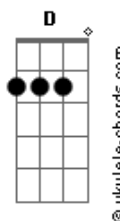

Three Days Grace - Never Too Late

Tom: G
Intro:

(C Em C Em C Em Bm D)

Verso:

C Em C Em
This world will never be what I expected
C Em Bm D
And if I don't belong who would have guessed it
C Em C Em C
I will not leave alone everything that I own
Em Bm D
To make you feel like it's not too late, it's never too late

Refrão:

Em C Bm D
Even if I say... It'll be alright
Em C Bm D
Still I hear you say... You want to end your life
Em C Bm D
Now and again we try... To just stay alive
C Em Bm D
Maybe we'll turn it all around 'cause it's not too late,
it's never too late

Verso:

C Em C Em
No one will ever see this side reflected
C Em Bm D
And if there's something wrong who would have guessed it
C Em C Em C
And I have left alone everything that I own
Em Bm D
To make you feel like it's not too late, it's never too
late

Refrão:

Em C Bm D

Acordes

Even if I say... It'll be alright
Em C Bm D
Still I hear you say... You want to end your life
Em C Bm D
Now and again we try... To just stay alive
C Em Bm D
Maybe we'll turn it all around 'cause it's not too late,
it's never too late

Ponte:

C G D
The world we knew won't come back
C G D
The time we've lost can't get back
C G D C Bm D
The life we had won't be ours again...

C Em C Em
This world will never be What I expected
C Em D
And if I don't belong ...

Refrão:

Em C Bm D
Even if I say... It'll be alright
Em C Bm D
Still I hear you say... You want to end your life
Em C Bm D
Now and again we try... To just stay alive
C Em Bm D
Maybe we'll turn it all around 'cause it's not too late,
it's never too late
C Em Bm D
Maybe we'll turn it all around 'cause it's not too late,
it's never too late

(it's never too late)... it's not too late, it's never too
late

Encerra com dedilhado: