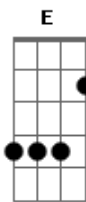

© ukulele-chords.com