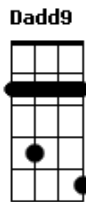

© ukulele-chords.com