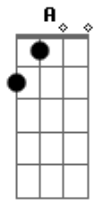

Three Days Grace - Landmine

Tom: A	01:05
(com acordes na forma de)	
Tuning: Drop C (C G C F A D)	
Intro: 00:00 (some kind of distortion is on, going from low to high)	01:18
(repeat until 00:05)	01:32
00:05	
	01:47
00:25	
	01:54
00:40	
	02:23
00:54	
	02:38
01:02	
	03:07

Acordes

© ukulele-chords.com