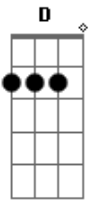

© ukulele-chords.com