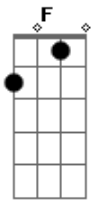

© ukulele-chords.com