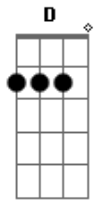

© ukulele-chords.com