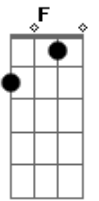

© ukulele-chords.com