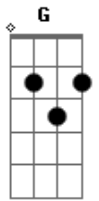

© ukulele-chords.com