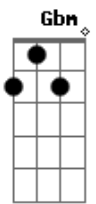

Three Days Grace - I Hate Everything About You

tom:

Intro: Gbm D Gbm

[Primeira Parte]

Gbm D Every time We lie awake
After every hit We take Gbm
Every feeling that I get D
But I haven?t missed You yet Gbm
Every roommate kept awake D
By every sigh and scream We make Gbm
All the feelings that I get D
But I still don?t miss You yet E
Only when I stop to think about it D

[Refrão]

Gbm D A E I hate everything about You
Gbm D E A Ab Why do I love You?
Gbm D A E I hate everything about You
Gbm D E A Ab Why do I love You?

(Gbm D)

[Segunda Parte]

Gbm D Every time We lie awake
After every hit we take Gbm
Every feeling that I get D
But I haven?t missed you yet E

Acordes

© ukulele-chords.com