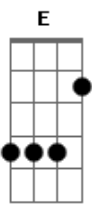

© ukulele-chords.com