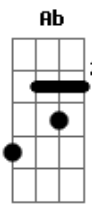

© ukulele-chords.com

D Only when I stop to think about it

[Refrão]

Gbm D A E I hate everything about You
Gbm D E A Ab Why do I love You?
Gbm D A E I hate everything about You
Gbm D E A Ab Why do I love You?

[Ponte]

D E Gbm Only when I stop to think
About You, I know E
D E Gbm Only when You stop to think
About me, do you know? E

(Gbm)

[Refrão]

Gbm D A E I hate everything about You
Gbm D E A Ab Why do I love You?
Gbm D A E You hate everything about me
Gbm D E A Ab Why do you love me?

Gbm D A E I hate, You hate
Gbm D E A Ab I hate, You love me
Gbm D A E I hate everything about You
Gbm D E A Ab Why do I love You?