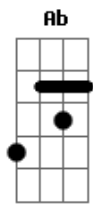

© ukulele-chords.com

D Only when I stop to think about it

[Refrão]

Gbm D A E I hate everything about You
Gbm D E A Ab Why do I love You?
Gbm D A E I hate everything about You
Gbm D E A Ab Why do I love You?

[Ponte]

D E Gbm Only when I stop to think
About You, I know E
D E Gbm Only when You stop to think
About me, do you know? E

(Gbm)

[Refrão]

Gbm D A E I hate everything about You
Gbm D E A Ab Why do I love You?
Gbm D A E You hate everything about me
Gbm D E A Ab Why do you love me?

Gbm D A E I hate, You hate
Gbm D E A Ab I hate, You love me
Gbm D A E I hate everything about You
Gbm D E A Ab Why do I love You?