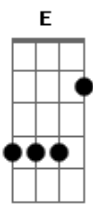

© ukulele-chords.com