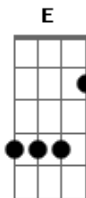

© ukulele-chords.com