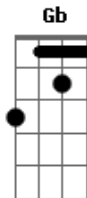

© ukulele-chords.com

2 Verso:

Gb Every time we lie awake ... after every hit we take
Gb Every feeling that i get ... but i haven?t missed you yet

Riff:

A...Wake We Take ... I Get ...

(Pré-Refrão)
(Refrão)

Ponte:

D E Gb

Guitarra 1

Guitarra 2

D E Gb

Guitarra 1

Guitarra 2

Guitarra 3