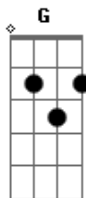

# Three Days Grace - I Hate Everything About You

Tom: A

Afinação Drop D: D A D G B E

Intro:

Verso 1:

Fig. 1

Gb Every time we lie awake ... after every hit we take  
 Gb Every feeling that i get ... but i haven?t missed you yet  
 Gb Every roommate kept awake ... by every sigh and scream we  
 make  
 Gb All the feelings that i get ... but i still don?t miss you  
 yet

only when i stop to think about it

Refrão 2x:

Gb D A E  
 I Hate Everything About You  
 Gb D E A G#~  
 Why Do I love you

Fig. 1 w/ this fill