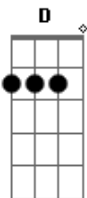

# Three Days Grace - I Hate Everything About You

Tom: A

Afinação Drop D: D A D G B E

Intro:

Verso 1:

Fig. 1

Gb Every time we lie awake ... after every hit we take  
 Gb Every feeling that i get ... but i haven?t missed you yet  
 Gb Every roommate kept awake ... by every sigh and scream we  
 make  
 Gb All the feelings that i get ... but i still don?t miss you  
 yet

only when i stop to think about it

Refrão 2x:

Gb D A E  
 I Hate Everything About You  
 Gb D E A G#~  
 Why Do I love you

Fig. 1 w/ this fill