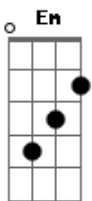

Thousand Foot Krutch - We Are

tom:

Intro: Bm D Bm D

Bm
I think I'm ready

I think I've got it
Bm
Cause to much thinking is bad for my health

It's like a fire 'cause when I start it
Bm
I can't control it and I burn myself
(Bm D)

G Em Gbm
But I can't just sit here and watch it
G Em Bm
If we don't stop it no one will
Bm G
We are the ones, we are the guns
G Bm
And we will ride
Bm G

Acordes

© ukulele-chords.com

© ukulele-chords.com

© ukulele-chords.com