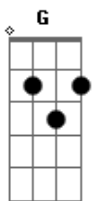

Thousand Foot Krutch - We Are

tom:

Intro: Bm D Bm D

Bm
I think I'm ready

I think I've got it
Bm
Cause to much thinking is bad for my health

It's like a fire 'cause when I start it
Bm
I can't control it and I burn myself
(Bm D)

G Em Gbm
But I can't just sit here and watch it
G Em Bm
If we don't stop it no one will
Bm G
We are the ones, we are the guns
G Bm
And we will ride
Bm G

Acordes

© ukulele-chords.com

© ukulele-chords.com

© ukulele-chords.com