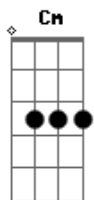

© ukulele-chords.com