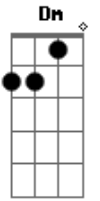

© ukulele-chords.com