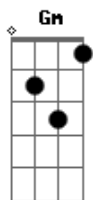

© ukulele-chords.com