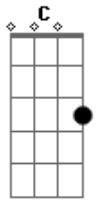

© ukulele-chords.com