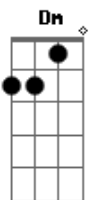

© ukulele-chords.com