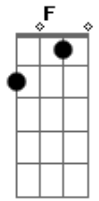

Thom Yorke - Ingenua

Tom: F
Intro: Bb Am F F C Gm
[Verse]
Bb Am F F C Gm
You know like the back of your hand
Bb Am F F C Gm
Who let em in You got me into this mess so
Bb Am F F C Gm
You get me out You know like the back of your hand
Bb Am F F C Gm
Your bell jar Your collection
Bb Am F F C Gm
Ingenua You get me into this mess
Bb Am F F C Gm
Fools rushing in, yeah, And they know it
Bb Am F
Dm C Bb Bb Am Gm
The seeds of the dandelion you blow away
Dm C Bb Bb Am Gm
In good time, I hope, I pray
Dm C Bb Bb Am Gm
If I'm not there now physically
Dm C Bb Bb Am Gm

I'm always before you Come what may
Gm Cm Gm
And you know it
Bb Am F F C Gm
Who let them in ? Yeah Well you know it
Bb Am F F C Gm
Gone with a touch of your ? Gone with a touch of your hand
Dm C Bb Bb Am Gm
Move through the moment Though it betrays
Dm C Bb Bb Am Gm
Transformations Jackals and flames
Dm C Bb Bb Am Gm
If I knew now What I knew then
Dm C Bb Bb Am Gm
Just give me more time I hope and pray
Dm C Bb Bb Am Gm
I mistake all you say
Dm C Bb Bb Am Dm
The seeds of the dandelion you blow away
[Outro]
Dm C Bb Bb Am Dm
Dm C Bb Bb Am Dm

Acordes

© ukulele-chords.com