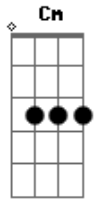

© ukulele-chords.com