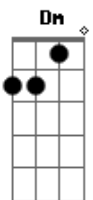

© ukulele-chords.com