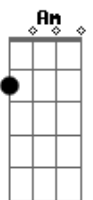

© ukulele-chords.com