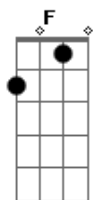

Thom Yorke - Ingenua

Tom: F
Intro: Bb Am F F C Gm
[Verse]
Bb Am F F C Gm
You know like the back of your hand
Bb Am F F C Gm
Who let em in You got me into this mess so
Bb Am F F C Gm
You get me out You know like the back of your hand
Bb Am F F C Gm
Your bell jar Your collection
Bb Am F F C Gm
Ingenua You get me into this mess
Bb Am F F C Gm
Fools rushing in, yeah, And they know it
Bb Am F
Dm C Bb Bb Am Gm
The seeds of the dandelion you blow away
Dm C Bb Bb Am Gm
In good time, I hope, I pray
Dm C Bb Bb Am Gm
If I'm not there now physically
Dm C Bb Bb Am Gm

I'm always before you Come what may
Gm Cm Gm
And you know it
Bb Am F F C Gm
Who let them in ? Yeah Well you know it
Bb Am F F C Gm
Gone with a touch of your ? Gone with a touch of your hand
Dm C Bb Bb Am Gm
Move through the moment Though it betrays
Dm C Bb Bb Am Gm
Transformations Jackals and flames
Dm C Bb Bb Am Gm
If I knew now What I knew then
Dm C Bb Bb Am Gm
Just give me more time I hope and pray
Dm C Bb Bb Am Gm
I mistake all you say
Dm C Bb Bb Am Dm
The seeds of the dandelion you blow away
[Outro]
Dm C Bb Bb Am Dm
Dm C Bb Bb Am Dm

Acordes