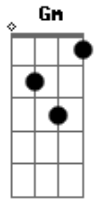

© ukulele-chords.com