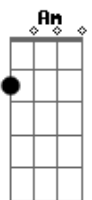

© ukulele-chords.com