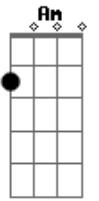

© ukulele-chords.com