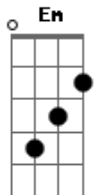

© ukulele-chords.com