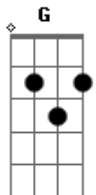

© ukulele-chords.com