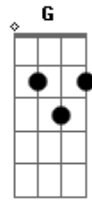

This Man e Os Sem Cueca - This Man

Tom: A

(Am Am7 Am E F E G G G G G G)

m [Intro] Am Am7 Am E F E G G G G G G

Am Am7 Am
Perambulando pelo piano
E F E
Vou caminhando pelo seu sonho
G G G
Circunvagando, borboletando
Am Am7 Am
E viajando no pensamento
E F E
Ciganeando pelo cigarro
G G G G G
Deambulando na lucidez

C G
Have you seen this man?
C G
Have you seen this man?

Am Am7 Am
Perambulando pelo piano
E F E
Vou caminhando pelo seu sonho
G G G
Circunvagando, borboletando
Am Am7 Am
E viajando no pensamento
E F E
Ciganeando pelo cigarro
G G G G G
Deambulando na lucidez

C G
Have you seen this man?
C G
Have you seen this man?
C G
Have you seen this man?
C G
Can you seen this man?

Acordes

© ukulele-chords.com

© ukulele-chords.com

© ukulele-chords.com

© ukulele-chords.com

© ukulele-chords.com