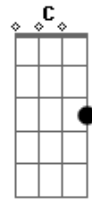

© ukulele-chords.com