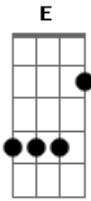

This Man e Os Sem Cueca - This Man

Tom: A

(Am Am7 Am E F E G G G G G G)

m [Intro] Am Am7 Am E F E G G G G G G

Am Am7 Am
Perambulando pelo piano
E F E
Vou caminhando pelo seu sonho
G G G
Circunvagando, borboletando
Am Am7 Am
E viajando no pensamento
E F E
Ciganeando pelo cigarro
G G G G G
Deambulando na lucidez

C G
Have you seen this man?
C G
Have you seen this man?

Am Am7 Am
Perambulando pelo piano
E F E
Vou caminhando pelo seu sonho
G G G
Circunvagando, borboletando
Am Am7 Am
E viajando no pensamento
E F E
Ciganeando pelo cigarro
G G G G G
Deambulando na lucidez

C G
Have you seen this man?
C G
Have you seen this man?
C G
Have you seen this man?
C G
Can you seen this man?

Acordes

© ukulele-chords.com

© ukulele-chords.com

© ukulele-chords.com

© ukulele-chords.com

© ukulele-chords.com