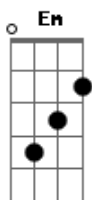

Third Eye Blind - Jumper (yes Man)

Tom: G

I wish you would step back from that ledge my friend (You could)
 Cut ties with all the lies that you've been living in
 And if you do not want to see me again I would understand
 I would understand
 Hm... ?

The angry boy a bit too insane
 Icing over a secret pain, you know you don't belong

Essa parte apenas deixe soar os acordes:

Well everyone I know has got a reason

To say, you can put the past away

I wish you would step back from that ledge my friend (You could)
 Cut ties with all the lies that you've been living in
 And if you do not want to see me again I would understand
 I would understand
 I would understand
 I would understand
 I would understand
 I would understand

Encerra com um G quando ele puxa o homem da janela...
 dica: na passagem de D para C, faça um D (D, D, C)

Acordes

© ukulele-chords.com

© ukulele-chords.com

© ukulele-chords.com

© ukulele-chords.com

© ukulele-chords.com