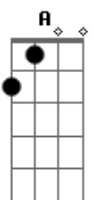

© ukulele-chords.com