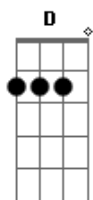

Third Eye Blind - Jumper (yes Man)

Tom: G

I wish you would step back from that ledge my friend (You could)

Cut ties with all the lies that you've been living in

And if you do not want to see me again I would understand

I would understand

Hm... ?

The angry boy a bit too insane

Icing over a secret pain, you know you don't belong

Essa parte apenas deixe soar os acordes:

Well everyone I know has got a reason

To say, you can put the past away

I wish you would step back from that ledge my friend (You could)

Cut ties with all the lies that you've been living in

And if you do not want to see me again I would understand

I would understand

I would understand

I would understand

I would understand

I would understand

I would understand

I would understand

I would understand

Encerra com um G quando ele puxa o homem da janela... dica: na passagem de D para C, faça um D (D, D, C)

Acordes