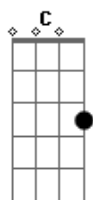

Third Eye Blind - Jumper (yes Man)

Tom: G

I wish you would step back from that ledge my friend (You could)
 Cut ties with all the lies that you've been living in
 And if you do not want to see me again I would understand
 I would understand
 Hm... ?

The angry boy a bit too insane
 Icing over a secret pain, you know you don't belong

Essa parte apenas deixe soar os acordes:

Well everyone I know has got a reason

To say, you can put the past away

I wish you would step back from that ledge my friend (You could)
 Cut ties with all the lies that you've been living in
 And if you do not want to see me again I would understand
 I would understand
 I would understand
 I would understand
 I would understand
 I would understand

Encerra com um G quando ele puxa o homem da janela...
 dica: na passagem de D para C, faça um D (D, D, C)

Acordes

© ukulele-chords.com

© ukulele-chords.com

© ukulele-chords.com

© ukulele-chords.com

© ukulele-chords.com