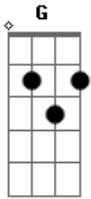

Third Day - Take my life

Tom: G

Intro: G C D G

VERSE 1:

G C D G
 How many times have I turned away
 C G D

The number is the same as the sand on the shore

G C D G
 Everytime, you've taken me back
 C D G

and now I pray you do it once more

CHORUS:

G C
 Please take from me my life,
 Am B

When I don't have the strength,

G Am D
 To give it away to you

G C
 Please take from me my life,
 Am B

when I don't have the strength,

C Am D -G
 To give it away to you Jesus

G C D G

VERSE 2:

G C D G
 How many times have I turned away?

G C D G
 The number is the same as the stars in the sky

G C D G
 But everytime you've taken me back

C D G
 And now I pray you do it tonight.

CHORUS

C Am D -G
 To give it away to Jesus
 G C D G

Acordes

© ukulele-chords.com

© ukulele-chords.com

© ukulele-chords.com

© ukulele-chords.com

© ukulele-chords.com

© ukulele-chords.com