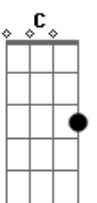

Third Day - Slow Down

Tom: Bb

(com acordes na forma de G)
 Capo na 3ª casa
 (capo 3ª casa)
 (caso não tenha para usar, suba 1 tom e 1/2)

(intro 2x) (Em G D A)

Em G
 Tell me to slow down
 D A
 If you think that the road that i?m on is going nowhere
 Em G
 Tell me to slow down
 D A
 If you know that i?m going too fast for my own good
 Em G
 Tell me to slow down
 D A
 If the way is leading to a dead end
 Em G
 Tell me to slow down
 D A
 Turn around let me change the way i?m going

(solo 4x) (C G D D)

(refrão)
 Em C
 Oh i don?t want to slow down
 D
 No i don?t want to look around
 A
 But i can?t seem to work it out
 I can?t work it out
 Em C
 Oh i don?t want to slow down
 D
 No i don?t want to look around
 A
 But i can?t seem to work it out
 So help me god! (so help me god)

(ponte 3x) (C G D D)
 (C G D)

Acordes

© ukulele-chords.com

© ukulele-chords.com

© ukulele-chords.com

© ukulele-chords.com

© ukulele-chords.com

© ukulele-chords.com