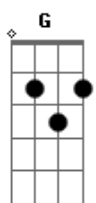

© ukulele-chords.com