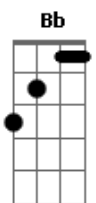

Third Day - Slow Down

Tom: Bb

(com acordes na forma de G)
Capo na 3ª casa
(capo 3ª casa)
(caso não tenha para usar, suba 1 tom e 1/2)

(intro 2x) (Em G D A)

Em G
Tell me to slow down
D A
If you think that the road that i?m on is going nowhere
Em G
Tell me to slow down
D A
If you know that i?m going too fast for my own good
Em G
Tell me to slow down
D A
If the way is leading to a dead end
Em G
Tell me to slow down
D A
Turn around let me change the way i?m going

(refrão)
Em C
Oh i don?t want to let go
D
Of all the things that i know
A
Are keeping me away from my life
Em C
Oh i don?t want to slow down
D
No i don?t want to look around
A
But i can?t seem to work it out
So help me god

(ponte 2x) (C G D D)

Em G
Tell me to slow down
D A
If you see that i?m running too fast in the wrong race
Em G

Tell me to slow down
D A
If you think that i can?t keep up with my own pace
Em G
Tell me to slow down
D A
'cause you know if there?s ever any question
Em G
Tell me slow down
D A
Turn around and i?m changing my direction

(refrão)
Em C
Oh i don?t want to let go
D
Of all the things that i know
A
Are keeping me away from my life
Em C
Oh i don?t want to slow down
D
No i don?t want to look around
A
But i can?t seem to work it out
So help me god

(solo 4x) (C G D D)

(refrão)
Em C
Oh i don?t want to slow down
D
No i don?t want to look around
A
But i can?t seem to work it out
I can?t work it out
Em C
Oh i don?t want to slow down
D
No i don?t want to look around
A
But i can?t seem to work it out
So help me god! (so help me god)

(ponte 3x) (C G D D)
(C G D)

Acordes

© ukulele-chords.com