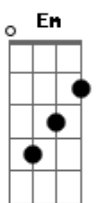

Third Day - Slow Down

Tom: Bb

(com acordes na forma de G)
 Capo na 3ª casa
 (capo 3ª casa)
 (caso não tenha para usar, suba 1 tom e 1/2)

(intro 2x) (Em G D A)

Em G
 Tell me to slow down
 D A
 If you think that the road that i?m on is going nowhere
 Em G
 Tell me to slow down
 D A
 If you know that i?m going too fast for my own good
 Em G
 Tell me to slow down
 D A
 If the way is leading to a dead end
 Em G
 Tell me to slow down
 D A
 Turn around let me change the way i?m going

(refrão)
 Em C
 Oh i don?t want to let go
 D
 Of all the things that i know
 A
 Are keeping me away from my life
 Em C
 Oh i don?t want to slow down
 D
 No i don?t want to look around
 A
 But i can?t seem to work it out
 So help me god

(solo 4x) (C G D D)

(refrão)
 Em C
 Oh i don?t want to slow down
 D
 No i don?t want to look around
 A
 But i can?t seem to work it out
 I can?t work it out
 Em C
 Oh i don?t want to slow down
 D
 No i don?t want to look around
 A
 But i can?t seem to work it out
 So help me god! (so help me god)

(ponte 3x) (C G D D)
 (C G D)

Acordes

© ukulele-chords.com

© ukulele-chords.com

© ukulele-chords.com

© ukulele-chords.com

© ukulele-chords.com

© ukulele-chords.com