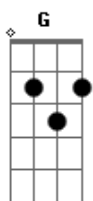

Third Day - Just To Be With You

Tom: G
Intro: Em C D G B7

Em C
I've heard it said that a man would climb a mountain
D G B7
just to be with the one he loves
Em C
how many times has he broken that promise
D G
it has never been done

C G
I've never climbed the highest mountain

Refrão -----

G D
just to be with you I would do anything
C G D
there's no price I would not pay
G D
just to be with you I would give everything

verse 2

Em C
I've heard it said that a man would swim the ocean
D G B7
just to be with the one he loves
Em C
well all those dreams are an empty emotion
D G
it can never be done

C G
I've never swam the deepest ocean

Chorus

G D
just to be with you I would do anything
C G D
there's no price I would not pay
G D
just to be with you I would give everything
C Em D
I would give my life away

bridge

Bm Em
and I know that you don't understand the fullness of my love
C G
how I died upon the cross for your sins
Bm Em
and I know that you don't realize how much I gave you
C D
and I promise I do it all again

Chorus

G D
just to be with you I've done everything
C G D
there's no price I did not pay
G D
just to be with you I gave everything
C Em D
yes I gave my life away
Em D
I gave my life away
G
just to be with you
C G
just to be with you

Acordes

© ukulele-chords.com