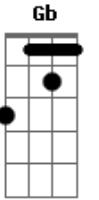

© ukulele-chords.com