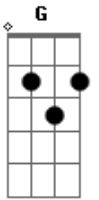

© ukulele-chords.com