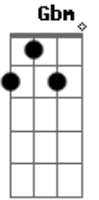

© ukulele-chords.com