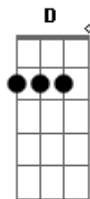

© ukulele-chords.com