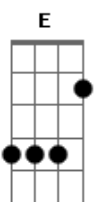

© ukulele-chords.com