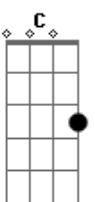

© ukulele-chords.com