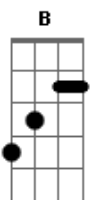

© ukulele-chords.com