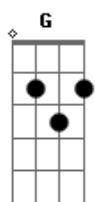

Third Day - Consuming Fire

Tom: G

Afinação: Padrão (E - A - D - G - B - e)

( ) = Pouco Perceptível
p = Pull Off
h = Hammer
/ = Slide
= Harmônica Natural
Intro: Guitarra 1:

Guitarra 2:

Verse:

E G A (X2)

E G A
Set this place on fire
E G A
Send your Spirit, Savior
E G A
Rescue from the mire
E G A
Show your servant favor
A G
Yesterday was the day that I was alone
D B
Now I'm in the presence of Almighty God

Chorus:

E C G D
Yes oh God, He has a consuming fire
E C A
And the flames burn down deep in my soul
E C G D
Yes oh God He has a consuming fire
E C A

He reaches inside and He melts down this cold heart of stone.

Bridge:
E G A X2

Obs: As duas últimas harmônicas só são tocadas na versão ao vivo! (Cd "Offerings: A Worship Album")

(Repeat Verse)

(Repeat Chorus)

Did you realize that inside of you there is a flame

Did you ever try to let it burn, let it burn, let it burn?

Chorus:

E C G D
And yes our God, He is a consuming fire
E C A
And the flames burn down deep in my soul

-Drum Fill-

Guitar Solo:
(Base: same as the chorus)

(Chorus)

-Second Solo-
He is a fire
Yes our God
He is a fire.

Acordes

© ukulele-chords.com