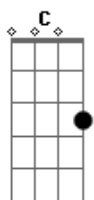

© ukulele-chords.com