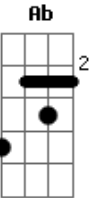

© ukulele-chords.com