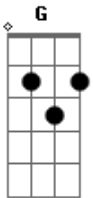

© ukulele-chords.com