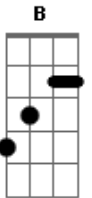

© ukulele-chords.com