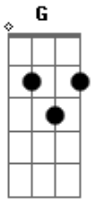

Third Day - Believe

Tom: G

(intro) (verso riff a)

(verso riff b)

(verso 1)

Never mind all the things you heard about me
 Never gonna understand it

Everytime I've given you the truth

It's neve made a bit of difference, no no

(pre-refrão)

(refrão)

(solo)

(refrão)

(fill 1)

(fill 2)

Acordes

© ukulele-chords.com