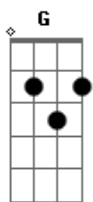

Third Day - Believe

Tom: G

(intro) (verso riff a)

(verso riff b)

(verso 1)

E7
Never mind all the things you heard about me
A G E7 A7 G
Never gonna understand it
E7
Everytime I've given you the truth
A G E7
A7 G
It's neve made a bit of difference, no no

(pre-refrão)

A G Gb
Dissapointment takes you, then the doubt it breaks you
B
It's enough to make you cry

(refrão)

E G
Always lookin for a sign
A C

Miraces won't change your mind
E G B7
Tell me how much evidence you need
E G
Turnin' truth into a lie
A C
Hardened heart and blinded eyes
E G B7
All you need to do is just believe

(verso 2)

Never mind what you think that you have seen
It all can change in just a moment
All the....is all the proof you need
Why can't you just believe it

(pre-refrão)

(refrão)

(solo)

(refrão)

(fill 1)

(fill 2)

Acordes

© ukulele-chords.com