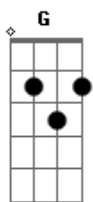

Third Day - Believe

Tom: G

(intro) (verso riff a)

(verso riff b)

(verso 1)

E7
Never mind all the things you heard about me
A G E7 A7 G

Never gonna understand it

E7
Everytime I've given you the truth
A G E7

Tell me how much evidence you need
E G

Turnin' truth into a lie
A C

Hardened heart and blinded eyes
E G B7
All you need to do is just believe

(verso 2)

Never mind what you think that you have seen
It all can change in just a moment
All the....is all the proof you need
Why can't you just believe it

(pre-refrão)

(refrão)

(solo)

(refrão)

(fill 1)

(fill 2)

Acordes

© ukulele-chords.com