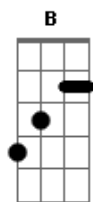

© ukulele-chords.com