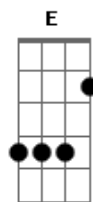

© ukulele-chords.com