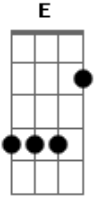

© ukulele-chords.com