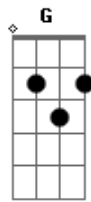

© ukulele-chords.com