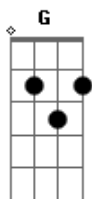

© ukulele-chords.com