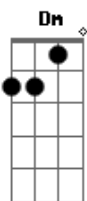

Thiago Pethit - Birdhouse

Tom: C

(intro) Dm (batida de valsa, uma vez o baixo em ré, outra vez baixo em lá)

Dm (uma vez o baixo em lá, outra vez baixo em mi)

Last night I've ended up with a lasting conclusion

There is no love that is worthwhile
I lost things at yours

That I will take back

After the trips you have gone

After the boys that we might have kissed
Your name ends with L

And I wish you could tell

That my thoughts are all wrong
You live in a birdhouse

And I want you to know

That I can leave (live) by the stairs

That I can go anywhere
But please, just say

I want you to stay

Baby, and I'll prove that you're mine ?

But please just say

I want you to stay

Baby and I'll prove that you're mine ?

Baby you know I am yours (2x)

Acordes

© ukulele-chords.com

© ukulele-chords.com

© ukulele-chords.com