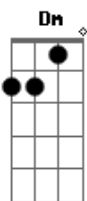

© ukulele-chords.com