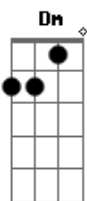

Thiago Pethit - Birdhouse

Tom: C

(intro) Dm (batida de valsa, uma vez o baixo em ré, outra vez baixo em lá)

Dm (uma vez o baixo em lá,
outra vez baixo em mi)
Last night I've ended up with a lasting conclusion

That my thoughts are all wrong
You live in a birdhouse

A
And I want you to know

Dm
That I can leave (live) by the stairs

A
That I can go anywhere
But please, just say

A
I want you to stay

Dm
Baby, and I'll prove that you're mine ?

But please just say

A
I want you to stay

Dm
Baby and I'll prove that you're mine ?

A
Baby you know I am yours (2x)

Acordes

© ukulele-chords.com

© ukulele-chords.com

© ukulele-chords.com