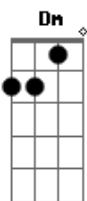

Thiago Pethit - Birdhouse

Tom: C

(intro) **Dm** (batida de valsa, uma vez o baixo em ré, outra vez baixo em lá)

Dm (uma vez o baixo em lá, outra vez baixo em mi)
 Last night I've ended up with a lasting conclusion

That my thoughts are all wrong
 You live in a birdhouse

A
 And I want you to know

Dm
 That I can leave (live) by the stairs

A **Dm**
 That I can go anywhere
 But please, just say

A
 I want you to stay

Dm
 Baby, and I'll prove that you're mine ?

But please just say

A
 I want you to stay

Dm
 Baby and I'll prove that you're mine ?

A **Dm**
 Baby you know I am yours (2x)

Acordes

© ukulele-chords.com

© ukulele-chords.com

© ukulele-chords.com