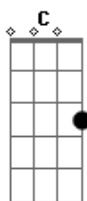

Thiago Pethit - Birdhouse

Tom: C

(intro) Dm (batida de valsa, uma vez o baixo em ré, outra vez baixo em lá)

Dm (uma vez o baixo em lá, outra vez baixo em mi)

Last night I've ended up with a lasting conclusion

There is no love that is worthwhile
I lost things at yours

That I will take back

After the trips you have gone

After the boys that we might have kissed
Your name ends with L

And I wish you could tell

That my thoughts are all wrong
You live in a birdhouse

And I want you to know

That I can leave (live) by the stairs

That I can go anywhere
But please, just say

I want you to stay

Baby, and I'll prove that you're mine ?

But please just say

I want you to stay

Baby and I'll prove that you're mine ?

Baby you know I am yours (2x)

Acordes

© ukulele-chords.com