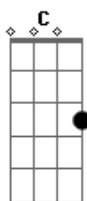

Thiago Pethit - Birdhouse

Tom: C

(intro) Dm (batida de valsa, uma vez o baixo em ré, outra vez baixo em lá)

Dm (uma vez o baixo em lá,
outra vez baixo em mi)

Last night I've ended up with a lasting conclusion

There is no love that is worthwhile
I lost things at yours

That I will take back

After the trips you have gone

After the boys that we might have kissed
Your name ends with L

And I wish you could tell

That my thoughts are all wrong
You live in a birdhouse

And I want you to know

That I can leave (live) by the stairs

That I can go anywhere
But please, just say

I want you to stay

Baby, and I'll prove that you're mine ?

But please just say

I want you to stay

Baby and I'll prove that you're mine ?

Baby you know I am yours (2x)

Acordes

© ukulele-chords.com