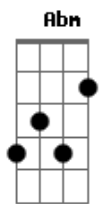

There Is No Game - My Actual Code

tom:

Intro: **Abm** **E** **Abm** **Eb4** **Eb**
Abm **E** **Bb** **Eb4** **Eb**

[Primeira Parte]

Abm **E**
I'm slowly losing control
F **Eb4**
Stuck in front of a colored
Eb
Blackhole
Abm **E**
I feel compelled to sing and express
Bb **Eb4**
All the feelings that I deeply
Eb
Process
Abm **E**
If there is no game there is no GiGi
Dbm **Eb4**
Delete function is our momento mori
Eb **E**
But as we can't copy/paste or
Download
Dbm **Eb4** **Eb**
Let me read you my actual code

[Refrão]

Abm
Color is set to zero
E
Print cry and trace sorrow
Dbm **Eb**
For GiGi minus you type end
Abm
What's a game with no pleasure
E
Loop until us equals together
F **Eb**

If home is what we earn then goto me and

Press return

[Segunda Parte]

Abm **E**
I would love to see us played
Dbm **Eb4** **Eb**
Somewhere like in a penny arcade
Abm **E**
Sadly this boolean might never be
True
Dbm **Eb4**
No more quest no more fun or replay
Eb
Value
Abm **E**
I miss you, Mr. Game
Dbm **Eb4** **Eb**
And I'm happy we feel the same
Abm **E**
But if you don't believe this
Special ode
F **Eb4** **Eb**
Let me remind you my actual code

[Refrão]

Abm
Color is set to zero
E
Print cry and trace sorrow
Dbm **Eb**
For GiGi minus you type end
Abm
What's a game with no pleasure
E
Loop until us equals together
F **Eb**
If home is what we earn then goto me and
Press return

Acordes

© ukulele-chords.com