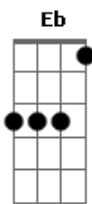

© ukulele-chords.com

© ukulele-chords.com