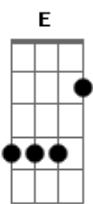

There Is No Game - My Actual Code

tom:

Intro: **Abm** **E** **Abm** **Eb4** **Eb**
Abm **E** **Bb** **Eb4** **Eb**

[Primeira Parte]

Abm **E**
I'm slowly losing control
F **Eb4**
Stuck in front of a colored
Eb
Blackhole
Abm **E**
I feel compelled to sing and express
Bb **Eb4**
All the feelings that I deeply
Eb
Process
Abm **E**
If there is no game there is no GiGi
Dbm **Eb4**
Delete function is our momento mori
Eb **E**
But as we can't copy/paste or
Download
Dbm **Eb4** **Eb**
Let me read you my actual code

[Refrão]

Abm
Color is set to zero
E
Print cry and trace sorrow
Dbm **Eb**
For GiGi minus you type end
Abm
What's a game with no pleasure
E
Loop until us equals together
F **Eb**

If home is what we earn then goto me and

Press return

[Segunda Parte]

Abm **E**
I would love to see us played
Dbm **Eb4** **Eb**
Somewhere like in a penny arcade
Abm **E**
Sadly this boolean might never be
True
Dbm **Eb4**
No more quest no more fun or replay
Eb
Value
Abm **E**
I miss you, Mr. Game
Dbm **Eb4** **Eb**
And I'm happy we feel the same
Abm **E**
But if you don't believe this
Special ode
F **Eb4** **Eb**
Let me remind you my actual code

[Refrão]

Abm
Color is set to zero
E
Print cry and trace sorrow
Dbm **Eb**
For GiGi minus you type end
Abm
What's a game with no pleasure
E
Loop until us equals together
F **Eb**
If home is what we earn then goto me and
Press return

Acordes

© ukulele-chords.com

© ukulele-chords.com

© ukulele-chords.com

© ukulele-chords.com

© ukulele-chords.com

© ukulele-chords.com