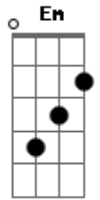

© ukulele-chords.com

[Refrão]

A
Maybe
Gb A E
I can't help wonder what might have been
A
Maybe
Gb A E
I just get a little lonely every now and then
A
Maybe

[Segunda Parte]

Ab E B
That's why I got too drunk at sundays
Ab Em B
God only knows why I did