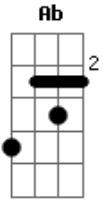

© ukulele-chords.com