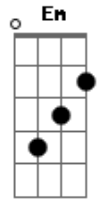

© ukulele-chords.com

[Refrão]

A
Maybe
Gb A E
I can't help wonder what might have been
A
Maybe
Gb A E
I just get a little lonely every now and then
A
Maybe

[Segunda Parte]

Ab E B
That's why I got too drunk at sundays
Ab Em B
God only knows why I did