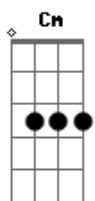

Thelfos - (Don't) Le Me Go

tom:

[Primeira Parte]

Cm **B**
 Hey, you there! Can you hear me?
E **A** **Cm** **B** **A**
 Hey, you there! Can you feel me when I sing for you? (for you)
Cm **B**
 Hey, you there! Can you touch me?
E **A** **Cm** **B** **A**
 Hey, you there! Can you hug me when I'm thinking of you? (of you)

"Si jamais tu m'écoutes ou si jamais t'es encore là
 Je sais que c'est tard mais jes voulais te dire que... Je t'aime"

[Refrão]

A **B**
 And I wanna (I wanna) forget you, but you live (you live) in my mind
Cm **E**
 I knew it when I saw your pure and sweet smile
A **B**
 And I wanna (I wanna) forget you, but you are (you are) my

Acordes

© ukulele-chords.com

© ukulele-chords.com

© ukulele-chords.com

© ukulele-chords.com

© ukulele-chords.com

friend

Cm **B**
 I should leave you alone, but I can't (but I can't)