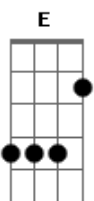

Thelfos - (Don't) Le Me Go

tom:

[Primeira Parte]

Cm **B**
 Hey, you there! Can you hear me?
E **A** **Cm** **B** **A**
 Hey, you there! Can you feel me when I sing for you? (for you)
Cm **B**
 Hey, you there! Can you touch me?
E **A** **Cm** **B** **A**
 Hey, you there! Can you hug me when I'm thinking of you? (of you)

"Si jamais tu m'écoutes ou si jamais t'es encore là
 Je sais que c'est tard mais jes voulais te dire que... Je t'aime"

[Refrão]

A **B**
 And I wanna (I wanna) forget you, but you live (you live) in my mind
Cm **E**
 I knew it when I saw your pure and sweet smile
A **B**
 And I wanna (I wanna) forget you, but you are (you are) my

Acordes

© ukulele-chords.com

© ukulele-chords.com

© ukulele-chords.com

© ukulele-chords.com

© ukulele-chords.com

friend

Cm **B**
 I should leave you alone, but I can't (but I can't)