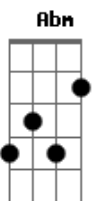

Thelfos - (Don't) Le Me Go

tom:

[Primeira Parte]

Cm **B**
 Hey, you there! Can you hear me?
E **A** **Cm** **B** **A**
 Hey, you there! Can you feel me when I sing for you? (for you)
Cm **B**
 Hey, you there! Can you touch me?
E **A** **Cm** **B** **A**
 Hey, you there! Can you hug me when I'm thinking of you? (of you)

"Si jamais tu m'écoutes ou si jamais t'es encore là
 Je sais que c'est tard mais jes voulais te dire que... Je t'aime"

[Refrão]

A **B**
 And I wanna (I wanna) forget you, but you live (you live) in my mind
Cm **E**
 I knew it when I saw your pure and sweet smile
A **B**
 And I wanna (I wanna) forget you, but you are (you are) my

Acordes

© ukulele-chords.com

© ukulele-chords.com

© ukulele-chords.com

© ukulele-chords.com

© ukulele-chords.com

friend

Cm **B**
 I should leave you alone, but I can't (but I can't)