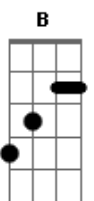

Thelfos - (Don't) Le Me Go

tom:

[Primeira Parte]

Cm **B**
 Hey, you there! Can you hear me?
E **A** **Cm** **B** **A**
 Hey, you there! Can you feel me when I sing for you? (for you)
Cm **B**
 Hey, you there! Can you touch me?
E **A** **Cm** **B** **A**
 Hey, you there! Can you hug me when I'm thinking of you? (of you)

"Si jamais tu m'écoutes ou si jamais t'es encore là
 Je sais que c'est tard mais jes voulais te dire que... Je t'aime"

[Refrão]

A **B**
 And I wanna (I wanna) forget you, but you live (you live) in my mind
Cm **E**
 I knew it when I saw your pure and sweet smile
A **B**
 And I wanna (I wanna) forget you, but you are (you are) my

Acordes

© ukulele-chords.com

© ukulele-chords.com

© ukulele-chords.com

© ukulele-chords.com

© ukulele-chords.com

friend

Cm **B**
 I should leave you alone, but I can't (but I can't)