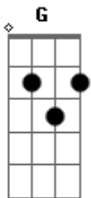

The XX - Replica

Tom: G

Riff base que se repete durante toda a música:

Intro: D C

Verso 1:

D
Same right, same wrong
C
Only difference is that I'm the one
D
Second time around
C
Feels like the song's already been sung

Pré-refrão:

G
Mirroring situations, accurate imitation
C
Do I watch and repeat?
G
And as if I tried to, I turned out just like you
C
Do we watch and repeat?

Refrão:

D C
They all say I will become a replica
D C
Your mistakes were only chemical

Ponte: G C

Verso 2:

Em7
25 and you're just like me
G C
Is it in our nature to be stuck on repeat?
Em7
Another encore to an aftershow
G C
Do I chase the night or does the night chase me?

Pré-refrão:

G
Mirroring situations, accurate imitation
C
Do I watch and repeat?
G
And as if I tried to, I turned out just like you
C
Do we watch and repeat?

Refrão:

D C
They all say I will become a replica
D C
Your mistakes were only chemical

Ponte:

G C
Do I chase the night or does the night chase me?
G C
Do I chase the night or does the night chase me?

Refrão:

D C
They all say I will become a replica
D C
Your mistakes were only chemical

Acordes

© ukulele-chords.com