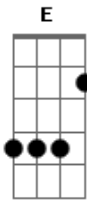

The XX - Infinity

Tom: A

^{Bm} After all the time, after you ^A
^E Had you seen me with someone new?
^E Hanging so high for your return
^{Bm} But the stillness is a burn

^A Had I seen it in your eyes
^E There'd have been no try after try
^E Your leaving had no goodbye
^{Bm} Had I just seen one in your eyes
 (A E)

^{Bm} Give it up
^A I can't give it up ^E

Acordes

© ukulele-chords.com

© ukulele-chords.com

© ukulele-chords.com