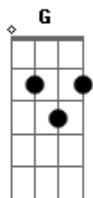

The World Is A Beautiful Place & I Am No Longer Afraid To Die - To the Janitor, To the King

(Instrumental)

tom:
 F (forma dos acordes no tom de G)
 Afinação: D G C F A D

Afinação: DGCFA D

Essa tab é só para a parte acústica da música.

or just hang here, because I have discovered, it's not
 the place

make your life great, if you want that...

(Instrumental)

or the surroundings, but what you make of it

Acordes

© ukulele-chords.com

© ukulele-chords.com