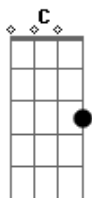

© ukulele-chords.com

© ukulele-chords.com