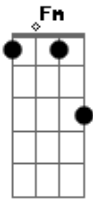

© ukulele-chords.com