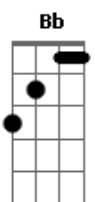

© ukulele-chords.com