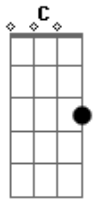

The Wonders - I Need You (That Thing You Do)

Tom: C
Intro: ...thing you do ... it very Solo:

Intro: C

C G
I never thought my life would end up quite this way
C G
sometimes it's hard to figure out what I should say
Fm C
I tried alone to mend this broken heart
Am Dm G C
I need you that thing you do
Intro: C G
I never thought I'd find it very hard to smile
C G
you know that other girls have never been my style
Fm C
well there's a feeling that I get when I'm with you
Am Dm G C
I need you that thing you do
Intro: Ab Eb F

I could search around the world only to find
Ab Eb F
the only thing I need is you right by my side
[Solo: C-G C-G]

Fm C
there's a feeling that I get when I'm with you
Am Dm G C
oh that thing you do
Ab Eb F
I could search around the world only to find
Ab Eb F
the only thing I need is you right by my side
C G
I never thought my life would end up quite this way
C G
sometimes it's hard to figure out what I should say
Fm C
I tried alone to mend this broken heart
Am Dm G Am D
I need you that thing you do
F G Bb F C
need you that thing you do

Acordes

© ukulele-chords.com