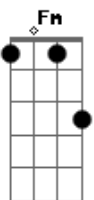

© ukulele-chords.com