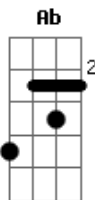

© ukulele-chords.com