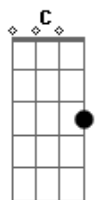

The Wonders - I Need You (That Thing You Do)

Tom: C
Intro: ...thing you do ... it very Solo:

Intro: C

C G
I never thought my life would end up quite this way
C G
sometimes it's hard to figure out what I should say
Fm C
I tried alone to mend this broken heart
Am Dm G C
I need you that thing you do
Intro: C G
I never thought I'd find it very hard to smile
C G
you know that other girls have never been my style
Fm C
well there's a feeling that I get when I'm with you
Am Dm G C
I need you that thing you do
Intro: Ab Eb F

I could search around the world only to find
Ab Eb F
the only thing I need is you right by my side
[Solo: C-G C-G]

Fm C
there's a feeling that I get when I'm with you
Am Dm G C
oh that thing you do
Ab Eb F
I could search around the world only to find
Ab Eb F
the only thing I need is you right by my side
C G
I never thought my life would end up quite this way
C G
sometimes it's hard to figure out what I should say
Fm C
I tried alone to mend this broken heart
Am Dm G Am D
I need you that thing you do
F G Bb F C
need you that thing you do

Acordes

© ukulele-chords.com