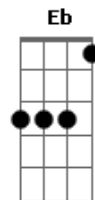

© ukulele-chords.com