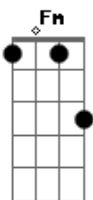

© ukulele-chords.com