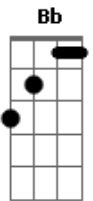

© ukulele-chords.com