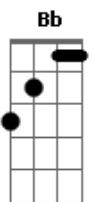

© ukulele-chords.com