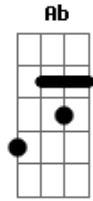

© ukulele-chords.com