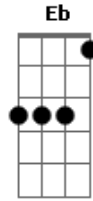

© ukulele-chords.com