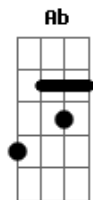

© ukulele-chords.com