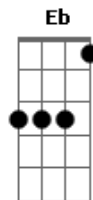

© ukulele-chords.com