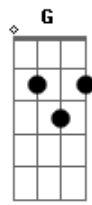

© ukulele-chords.com