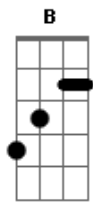

© ukulele-chords.com