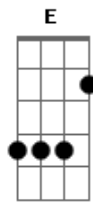

© ukulele-chords.com