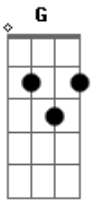

© ukulele-chords.com