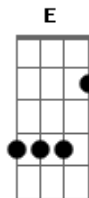

© ukulele-chords.com