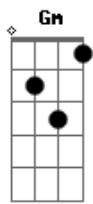

© ukulele-chords.com