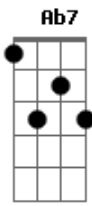

© ukulele-chords.com