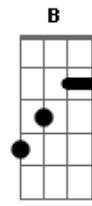

© ukulele-chords.com