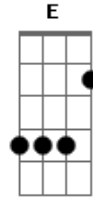

© ukulele-chords.com