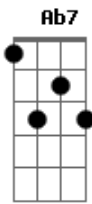

© ukulele-chords.com