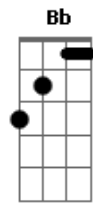

© ukulele-chords.com