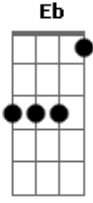

© ukulele-chords.com