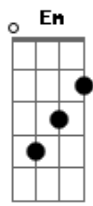

© ukulele-chords.com