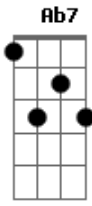

© ukulele-chords.com