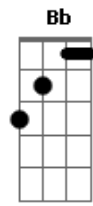

© ukulele-chords.com