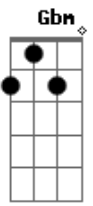

© ukulele-chords.com