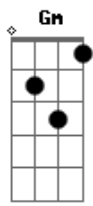

© ukulele-chords.com