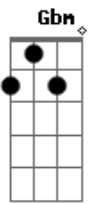

© ukulele-chords.com