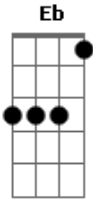

© ukulele-chords.com