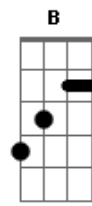

© ukulele-chords.com