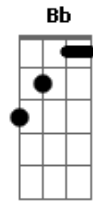

© ukulele-chords.com