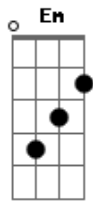

© ukulele-chords.com