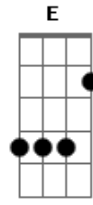

© ukulele-chords.com