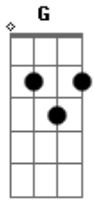

# The Who - Tommy Can You Hear Me?

Tom: G

[Dropped D tuning: tune 6th down 1 step to D (DADGBE )]

[INTRO]

||: G G G C C :||

G C G C C  
Tommy can you hear me?

G C G C C

Can you feel me near you?

F Bb F  
Tommy can you see me?

Em Am Em  
Can I help to cheer you?

D D D D  
Ooh, Tommy. Tommy Tommy Tommy

[repeat]