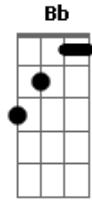

© ukulele-chords.com