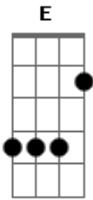

# The Who - Tommy Can You Hear Me?

Tom: G

[Dropped D tuning: tune 6th down 1 step to D (DADGBE )]

[INTRO]

||: G G G C C :||

G C G C C  
Tommy can you hear me?

G C G C C

Can you feel me near you?

F Bb F  
Tommy can you see me?

Em Am Em  
Can I help to cheer you?

D D D D  
Ooh, Tommy. Tommy Tommy Tommy

[repeat]