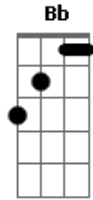

© ukulele-chords.com