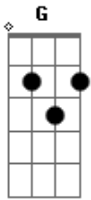

The Who - Tommy Can You Hear Me?

Tom: G

[Dropped D tuning: tune 6th down 1 step to D (DADGBE)]

[INTRO]

||: G G G C C :||

G C G C C
Tommy can you hear me?

G C G C C

Can you feel me near you?

F Bb F
Tommy can you see me?

Em Am Em
Can I help to cheer you?

D D D D
Ooh, Tommy. Tommy Tommy Tommy

[repeat]

Acordes

© ukulele-chords.com

© ukulele-chords.com

© ukulele-chords.com