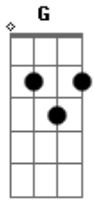

The Who - Tommy Can You Hear Me?

Tom: G

[Dropped D tuning: tune 6th down 1 step to D (DADGBE)]

[INTRO]

||: G G G C C :||

G C G C C
Tommy can you hear me?

G C G C C

Can you feel me near you?

F Bb F
Tommy can you see me?

Em Am Em
Can I help to cheer you?

D D D D
Ooh, Tommy. Tommy Tommy Tommy

[repeat]

Acordes

© ukulele-chords.com

© ukulele-chords.com

© ukulele-chords.com