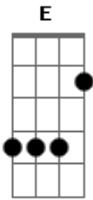

The Who - Tommy Can You Hear Me?

Tom: G

[Dropped D tuning: tune 6th down 1 step to D (DADGBE)]

[INTRO]

||: G G G C C :||

G C G C C
Tommy can you hear me?

G C G C C

Can you feel me near you?

F Bb F
Tommy can you see me?

Em Am Em
Can I help to cheer you?

D D D D
Ooh, Tommy. Tommy Tommy Tommy

[repeat]

Acordes

© ukulele-chords.com

© ukulele-chords.com

© ukulele-chords.com