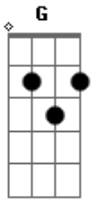

The Who - Tommy Can You Hear Me?

Tom: G

[Dropped D tuning: tune 6th down 1 step to D (DADGBE)]

[INTRO]

||: G G G C C :||

G C G C C
Tommy can you hear me?

G C G C C

Can you feel me near you?

F Bb F
Tommy can you see me?

Em Am Em
Can I help to cheer you?

D D D D
Ooh, Tommy. Tommy Tommy Tommy

[repeat]

Acordes

© ukulele-chords.com