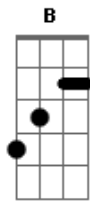

© ukulele-chords.com