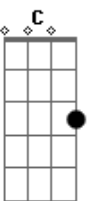

© ukulele-chords.com