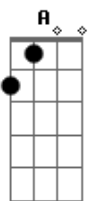

The Who - The Relay

Tom: D

Tom: E

Intro: E / / / | E / D A | E / / / | E / / / ||
 ["You can . . ."]

VERSE I:

[You can] hear it in the streets

E
 See it in the dragging feet, The
 Word is getting out about Control.
 Spies, they've come and gone, The
 Story travels on, The
 Only private place is inside your soul.

B
 (Relay) Something's doing

(Relay) There's a revolution

(Relay) Hand me down the solution,

Yeah (Pass it on, etc)

E

Acordes

© ukulele-chords.com

© ukulele-chords.com