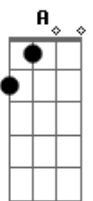

The Who - The Relay

Tom: D

Tom: E

Intro: E / / / | E / D A | E / / / | E / / / ||
["You can . . ."]

VERSE I:

[You can] hear it in the streets

E
See it in the dragging feet, The
Word is getting out about Control.
Spies, they've come and gone, The
Story travels on, The
Only private place is inside your soul.

B
(Relay) Something's doing

(Relay) There's a revolution

(Relay) Hand me down the solution,

Yeah (Pass it on, etc)

E

Acordes

© ukulele-chords.com

© ukulele-chords.com