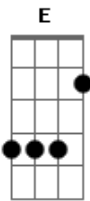

© ukulele-chords.com