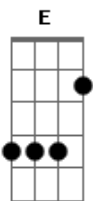

The Who - The Relay

Tom: D

Tom: E

Intro: E / / / | E / D A | E / / / | E / / / ||
["You can . . ."]

VERSE I:

[You can] hear it in the streets

E
See it in the dragging feet, The
Word is getting out about Control.
Spies, they've come and gone, The
Story travels on, The
Only private place is inside your soul.

B
(Relay) Something's doing

(Relay) There's a revolution

(Relay) Hand me down the solution,

Yeah (Pass it on, etc)

E

GUITAR BREAK:

Gb / / / | x 7 Gb / G D ||
E / / / | / / / / | E / / / | / / / / |

VERSE II:

B
(Relay) Something's doing

(Relay) There's a revolution

(Relay) Hand me down the solution,

Yeah (Pass it on, etc)

E

Acordes

© ukulele-chords.com

© ukulele-chords.com