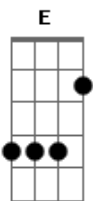

The Who - The Relay

Tom: D

Tom: E

Intro: E / / / | E / D A | E / / / | E / / / ||
 ["You can . . ."]

VERSE I:

[You can] hear it in the streets

E
 See it in the dragging feet, The
 Word is getting out about Control.
 Spies, they've come and gone, The
 Story travels on, The
 Only private place is inside your soul.

B
 (Relay) Something's doing

(Relay) There's a revolution

(Relay) Hand me down the solution,

Yeah (Pass it on, etc)

E

GUITAR BREAK:

Gb / / / | x 7 Gb / G D ||
 E / / / | / / / / | E / / / | / / / / |

VERSE II:

B
 (Relay) Something's doing

(Relay) There's a revolution

(Relay) Hand me down the solution,

Yeah (Pass it on, etc)

E

Acordes

© ukulele-chords.com

© ukulele-chords.com