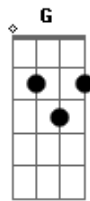

© ukulele-chords.com