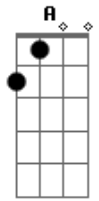

The Who - The Good's Gone

Tom: A

Bm7 A A A **Bm7**

I know when I've had enough
When I think your love is rough

{Chorus}

A A B

The good's gone
The good's gone
The good's gone
The good's gone

A A B

The good's gone out of your love

E B

You know it's wrong

A A B

You should enjoy it but

A A **Bm7**

The good's gone

Once we used to get along

Now, each time we kiss, it's wrong

{repeat Chorus}

A

Now it ain't no fun

E

The good's gone now

A

We used to love as one

B A B

But we've forgotten now.....

|| **Bm7** A ||

The good's gone

The good's gone

The good's gone

The good's gone

I know when I've had enough

When I think your love is rough

Acordes

© ukulele-chords.com