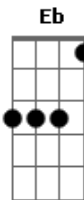

© ukulele-chords.com