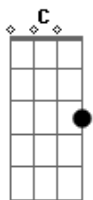

The Who - Success Story

Tom: C

{main riff}

8 string bass arr for guitar:

D {riff} G F F
Friday night, I'm on my way home

D {riff}
They oughta make work a crime

G F
I'm home for the weekend

D {riff}
I'm gonna make the most of my time

G F D {riff}
There's a rock-and-roll singer on the television

G F D {riff}
Giving up his music, gonna take up religion

Deserted rock and roll
To try to save his soul

Saturday night, gotta gig with the band
Playing the electric guitar
Someday I'm gonna make it

Get a flashy car
And a house for my mum
The big break better happen soon
'Cause I'm pushing twenty-one

G
Just like Cinderella

Eb C
When she just couldn't go to the ball

G
A voice said, "I'm your fairy manager

Eb C
You shall play at Carnegie Hall."

G Eb C
Gotta give up my day job

G Eb C
To become a heartthrob
G Eb C G Eb D D D D D D
I may go far if I smash my guitar

Away for the weekend
I've gotta play some one-night stands
Six for the tax man, and one for the band
Back in the studio to make our latest number one

You know, this used to be fun

{Bass solo}
|| A Bb F G | ||

|| A Bb F C | ||

|| A Bb F G | ||

|| A Bb C D | ||

Monday morning, I just got home
Six and the birds are singing
I need a drink and my clothes are wet
Ooh, and my ears are still ringing
There's a rock and roll singer boppin' on the TV
He used to be a preacher, but now he sings in a major key

Amended his decision to the new religion

Deserted Rock and roll to try to save his soul

{approx. riff arr. for guitar}

Acordes

© ukulele-chords.com