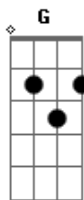

The Who - Success Story

Tom: C

{main riff}

8 string bass arr for guitar:

D {riff} G F F
Friday night, I'm on my way home

D {riff}
They oughta make work a crime

G F
I'm home for the weekend

D {riff}
I'm gonna make the most of my time

You know, this used to be fun

{Bass solo}
|| A Bb F G | ||

|| A Bb F C | ||

|| A Bb F G | ||

|| A Bb C D | ||

Monday morning, I just got home
Six and the birds are singing
I need a drink and my clothes are wet
Ooh, and my ears are still ringing
There's a rock and roll singer boppin' on the TV
He used to be a preacher, but now he sings in a major key

Amended his decision to the new religion

Deserted Rock and roll to try to save his soul

{approx. riff arr. for guitar}

Acordes

© ukulele-chords.com

© ukulele-chords.com

© ukulele-chords.com

© ukulele-chords.com