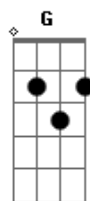

© ukulele-chords.com