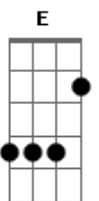

© ukulele-chords.com