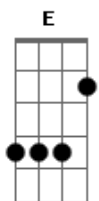

© ukulele-chords.com