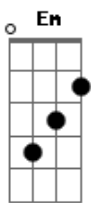

© ukulele-chords.com