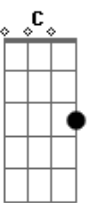

© ukulele-chords.com