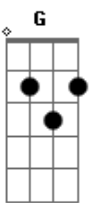

© ukulele-chords.com