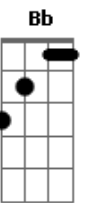

© ukulele-chords.com