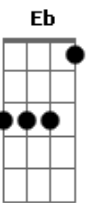

© ukulele-chords.com