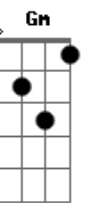

© ukulele-chords.com