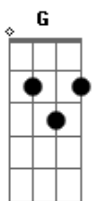

© ukulele-chords.com