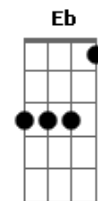

© ukulele-chords.com