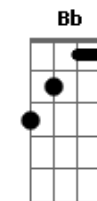

© ukulele-chords.com