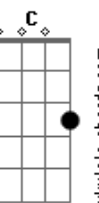

© ukulele-chords.com