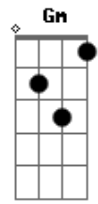

© ukulele-chords.com