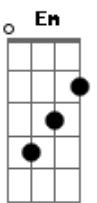

© ukulele-chords.com