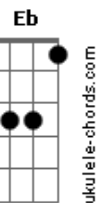

© ukulele-chords.com