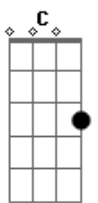

© ukulele-chords.com