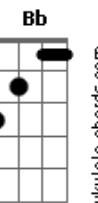

© ukulele-chords.com