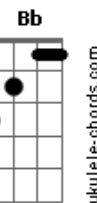

© ukulele-chords.com