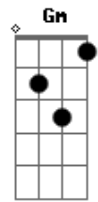

© ukulele-chords.com