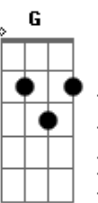

© ukulele-chords.com