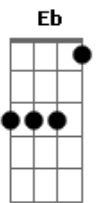

© ukulele-chords.com