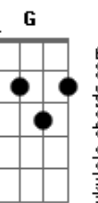

© ukulele-chords.com