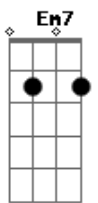

© ukulele-chords.com