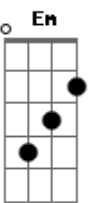

© ukulele-chords.com