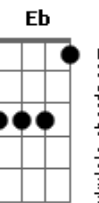

© ukulele-chords.com