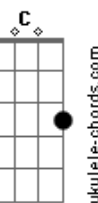

© ukulele-chords.com