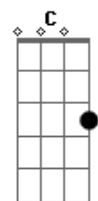

© ukulele-chords.com