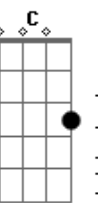

© ukulele-chords.com