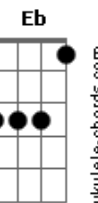

© ukulele-chords.com