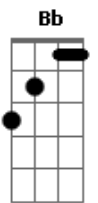

© ukulele-chords.com