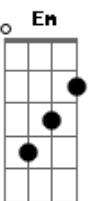

© ukulele-chords.com