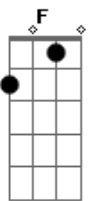

© ukulele-chords.com