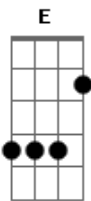

© ukulele-chords.com

© ukulele-chords.com