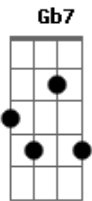

© ukulele-chords.com