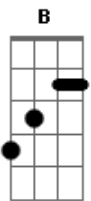

© ukulele-chords.com