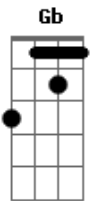

© ukulele-chords.com