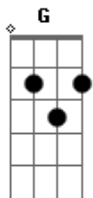

# The Who - Love Ain't For Keeping

Tom: G

Guitar I

```

|-----3--3--3--3--3-----|
|-----|
|-----2---2-2-2---2-2-2---3--3--3--3--3---2---2-2-2-|
|--2-2-2---2-2-2-|
|-----2---2-2-2---2-2-2---0--0--0--0--0---2---2-2-2-|
|--2-2-2---2-2-2-|
|-----2---2-2-2---2-2-2---0--0--0--0--0---2---2-2-2-|
|--2-2-2---2-2-2-|
|-----0---0-0-0---0-0-0---2--2-2-2-2---0---0-0-0-|
|--0-0-0---0-0-0-|
|-----3--3-----|

G D  
But the air is perfumed

A  
By the burning firewood

D  
The seeds are bursting

A  
The spring is seeping

C  
Lay down my darlin'

G A  
Love ain't for keeping

Chords:

G D  
Layin' on my back  
A  
In the newly mown grass

G D  
Rain is coming down  
A  
But I know the clouds will pass

D  
You bring me tears

C G  
Lay down beside me

C G  
Lay down beside me  
G A  
Love ain't for keeping

Guitar Solo:

C G  
Lay down beside me  
G A  
Love ain't for keeping

C  
Lay down my darlin'  
G A  
Love ain't for keeping

Outro: