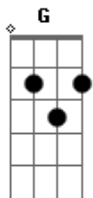

The Who - Love Ain't For Keeping

Tom: G

Guitar I

```
|-----3--3--3--3--3-----|
|-----|
|-----2---2-2-2---2-2-2---3--3--3--3--3---2---2-2-2-|
|--2-2-2---2-2-2-|
|-----2---2-2-2---2-2-2---0--0--0--0--0---2---2-2-2-|
|--2-2-2---2-2-2-|
|-----2---2-2-2---2-2-2---0--0--0--0--0---2---2-2-2-|
|--2-2-2---2-2-2-|
|-----0---0-0-0---0-0-0---2--2-2-2-2---0---0-0-0-|
|--0-0-0---0-0-0-|
|-----3--3-----|
```

Guitar II

```
|-----|
|-----|
|-----/2-----|
|-----4-2---2-2---222-----|
|-----4-----4-----|
|-----0-----4-----|
|-----3--3-----|
```

G A
Love ain't for keeping

G D
Black ash from the foundry

A
Hangs like a hood

G D
But the air is perfumed

A
By the burning firewood

D
The seeds are bursting

A
The spring is seeping

C
Lay down my darlin'

G A
Love ain't for keeping

Chords:

G D
Layin' on my back
A
In the newly mown grass

G D
Rain is coming down
A
But I know the clouds will pass

D
You bring me tears

C G
Lay down beside me

C G
Lay down beside me
G A
Love ain't for keeping

Guitar Solo:

C G
Lay down beside me
G A
Love ain't for keeping

C
Lay down my darlin'
G A
Love ain't for keeping

Outro:

Acordes

© ukulele-chords.com