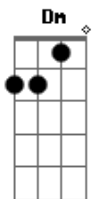

© ukulele-chords.com