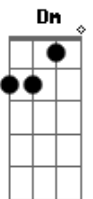

© ukulele-chords.com