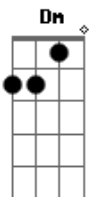

© ukulele-chords.com