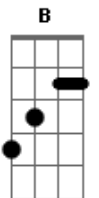

© ukulele-chords.com