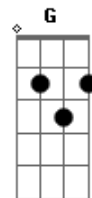

© ukulele-chords.com

© ukulele-chords.com