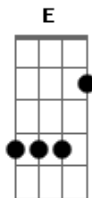

© ukulele-chords.com

© ukulele-chords.com