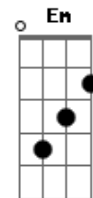

© ukulele-chords.com

© ukulele-chords.com